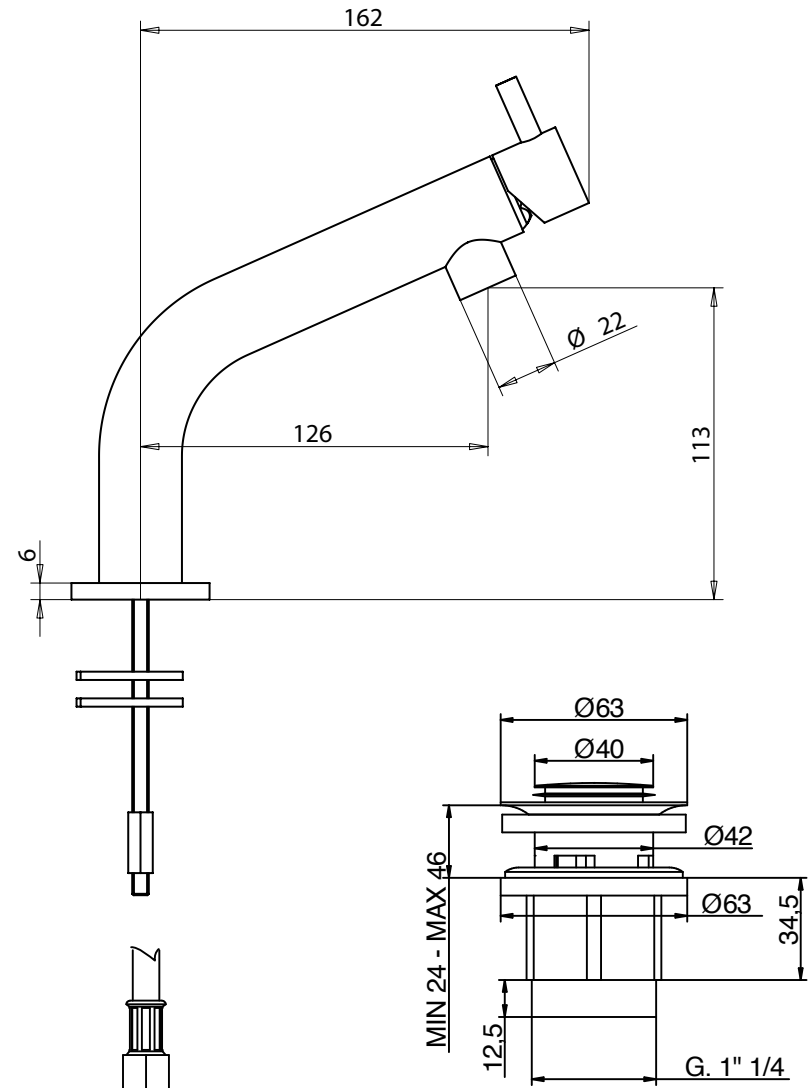

Miscelatore lavabo

Basin Mixer

Cod. 64521_PR
TUBE