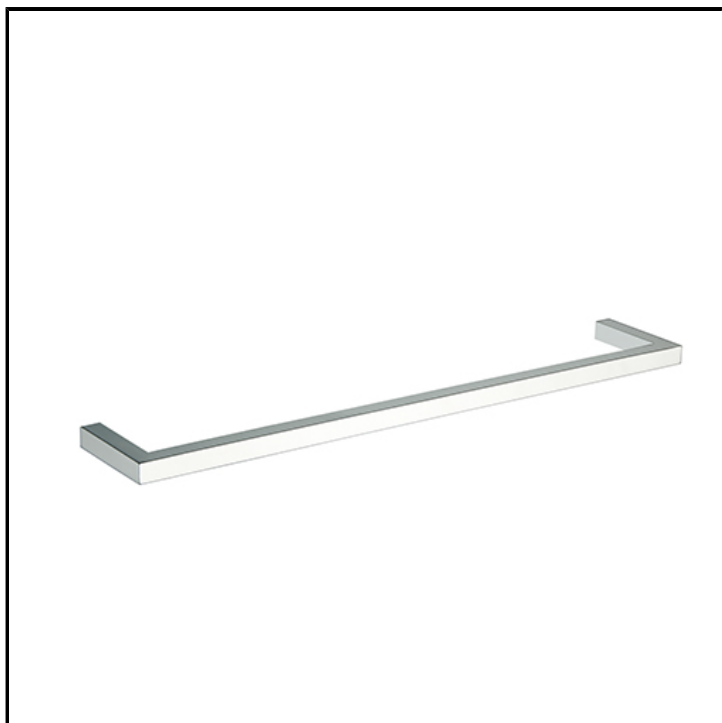

# CRIAB645

45 cm centre distance tower rail - square