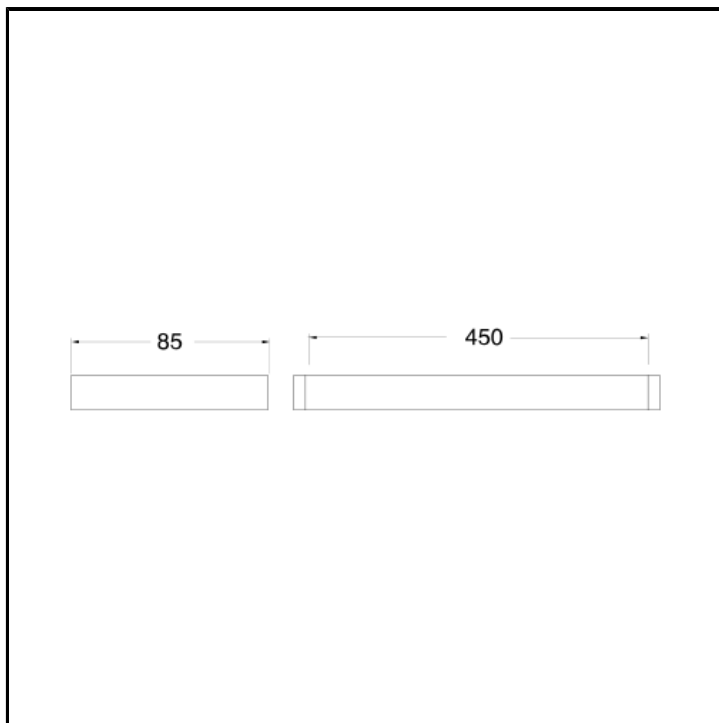

# CRIAB645

45 cm centre distance tower rail - square