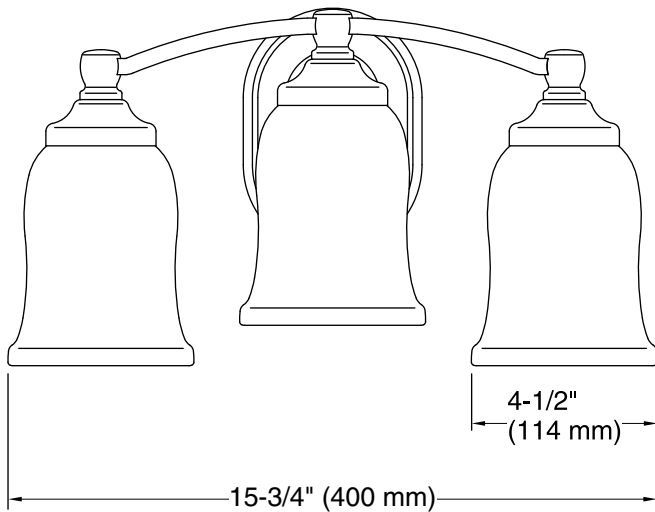

KOHLER®

Bancroft® Three-light sconce K-11423

Technical Information

All product dimensions are nominal.

Installation Type: Wall-mount

Material: Metal, Glass

Number of Lights: 3

Notes

Install this product according to the installation guide.

1-800-4KOHLER (1-800-456-4537)

Kohler Co. reserves the right to make revisions without notice to product specifications.

For the most current Specification Sheet, go to www.kohler.com.

5-6-2020 07:52 - US/CA

THE BOLD LOOK
OF **KOHLER**®