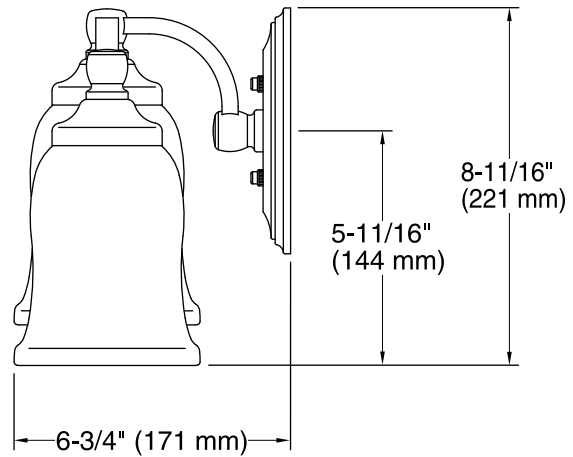

Technical Information

All product dimensions are nominal.

Installation Type: Wall-mount

Material: Metal, Glass

Number of Lights: 3

Notes

Install this product according to the installation guide.

1-800-4KOHLER (1-800-456-4537)