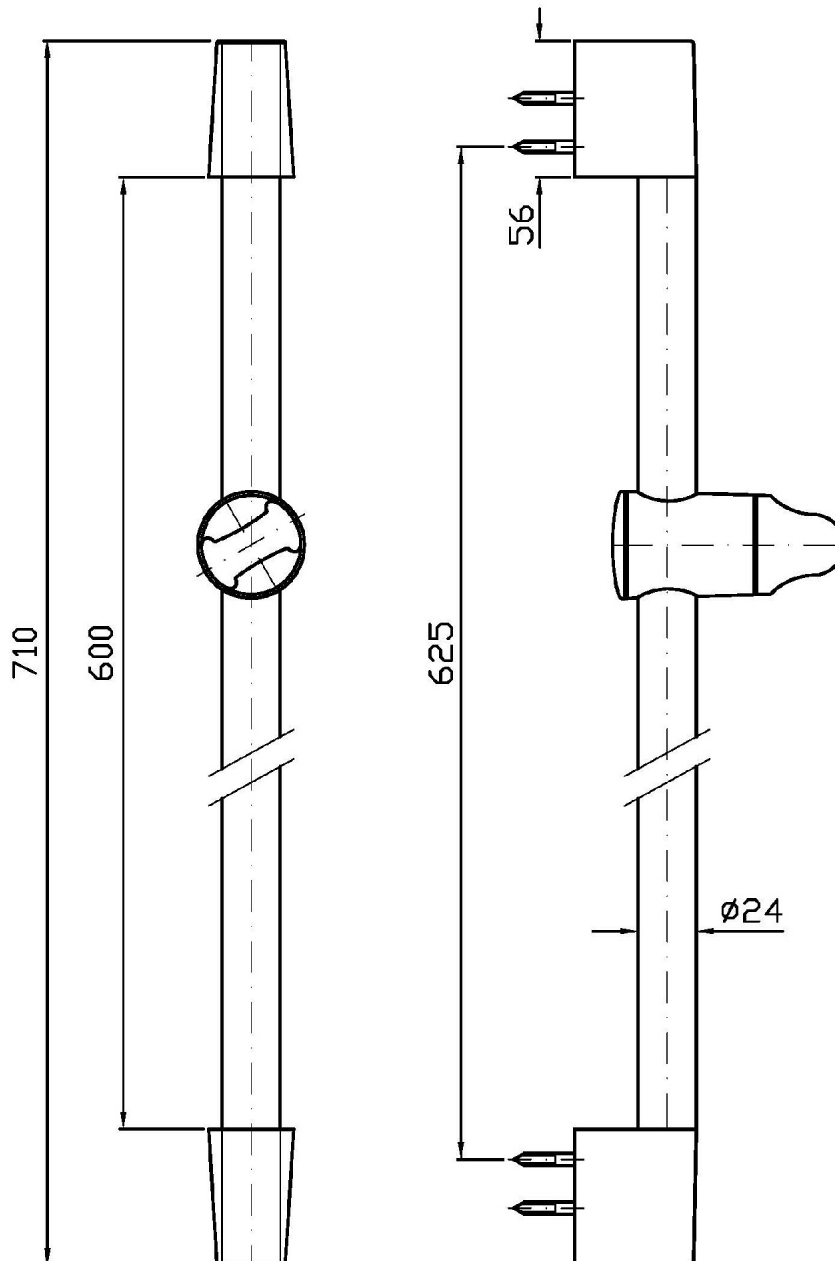

Marchio / Brand ZUCCHETTI

Classe / Class DOCCE

SHOWERS PROFESSIONAL

Z93132

Asta murale singola / Slide rail.

Asta murale singola con barra da 600 mm, Ø 24 mm.

Slide rail with adjustable bracket. Length 600 mm, Ø 24 mm.

Finiture / Finishes

Cromo / Chrome

SHOWERS PROFESSIONAL

Z93132

Disegno Complessivo / Overall Drawing

SHOWERS PROFESSIONAL

Z93132

Pesi e Misure / Weights and Sizes

| | | |
|-------------------------------|---------------|----------------|
| Peso (Kg) Weight (lb) | 0,52 (Kg) | 1,15 (lb) |
| Volume test (dc3) - (in3) | 3,61 (dc3) | 220,30 (in3) |
| h (mm) - (in) | 45,00 (mm) | 1,77 (in) |
| L1 (mm) - (in) | 120,00 (mm) | 4,72 (in) |
| L2 (mm) - (in) | 670,00 (mm) | 26,38 (in) |