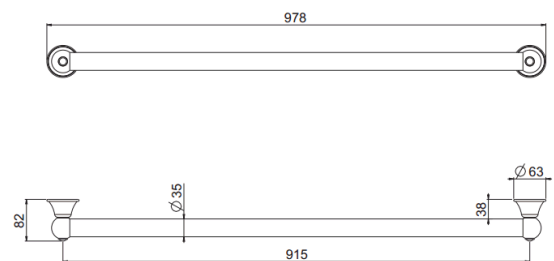

Colonial

Grab bar Colonial 90cm
70400C90-CR

TECHNICAL INFORMATION

Brass grab bar \varnothing 35 with Edy covers, length 90 cm. CHROME

FEATURES

PICTURE

TECHNICAL DRAWING

SPARE PARTS