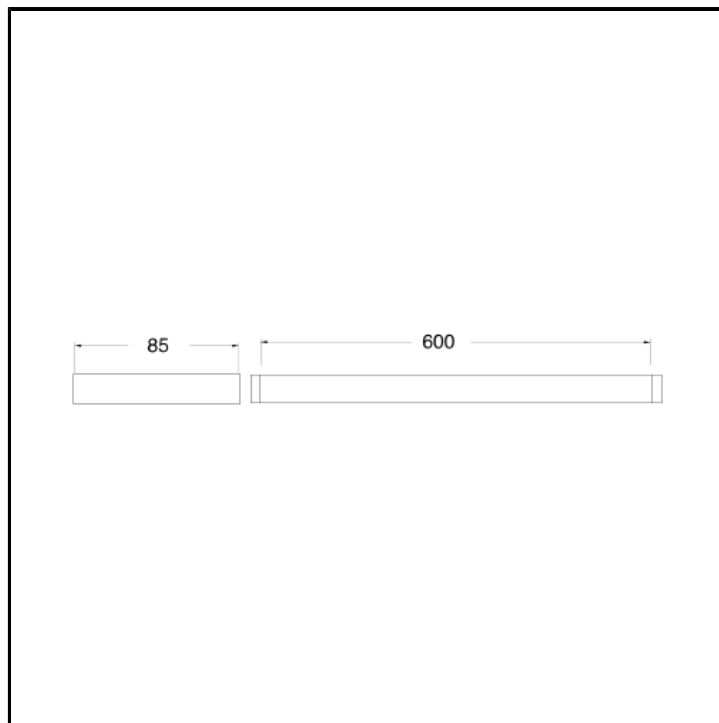

CRIAB660

60 cm centre distance tower rail - square

FINITURE

- White matt
- Chrome
- Polished black chrome
- Brushed black chrome
- Polished metallic
- Brushed metallic
- Black matt
- Yellow gold oro
- PVD polished rose gold
- PVD brushed rose gold
- Brushed old brass