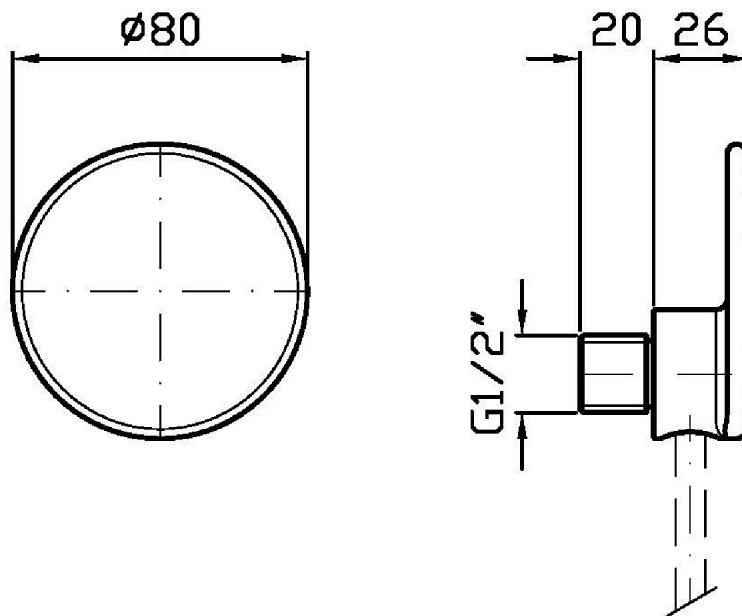

Marchio / Brand ZUCCHETTI

Classe / Class DOCCE

SHOWER

Z93925

Appendidoccia duplex. / Wall mounted shower support.

Appendidoccia duplex in ottone per doccetta Watercandy, dotato di attacco rapido. (optional)

Brass wall mounted shower support for Watercandy handshower with quick fitting. (Optional).

Finiture / Finishes

Cromo / Chrome

SHOWER

Z93925

Disegno Complessivo / Overall Drawing

SHOWER

Z93925

Pesi e Misure / Weights and Sizes

Peso (Kg) Weight (lb)	0,60 (Kg)	1,32 (lb)
Volume test (dc3) - (in3)	1,21 (dc3)	73,84 (in3)
h (mm) - (in)	73,00 (mm)	2,87 (in)
L1 (mm) - (in)	127,00 (mm)	5,00 (in)
L2 (mm) - (in)	130,00 (mm)	5,12 (in)

Marchio / Brand ZUCCHETTI

Classe / Class DOCCE

SHOWER

Z93925

Proposto con / Proposed with

Z94750: Watercandy, doccetta a mano a 3 getti. /
Watercandy, 3 jets hand shower.