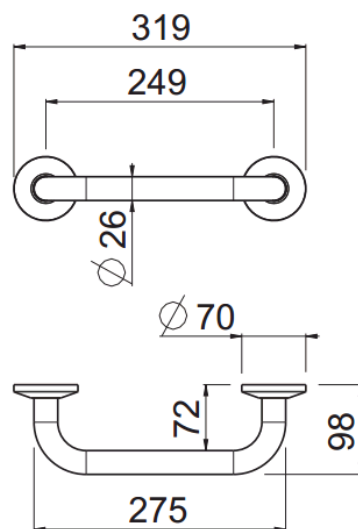

Strong

Grab bar Strong 28cm
70100-CR

TECHNICAL INFORMATION

Brass grab bar \varnothing 26, length 28 cm. CHROME

FEATURES

PICTURE

SPARE PARTS

TECHNICAL DRAWING