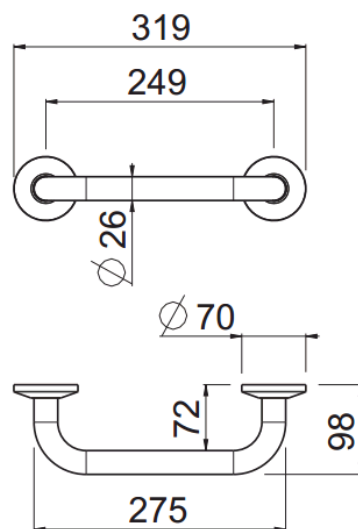

Strong

Grab bar Strong 28cm
70100-BIOP

TECHNICAL INFORMATION

Brass grab bar \varnothing 26, length 28 cm. MATT WHITE

FEATURES

PICTURE

SPARE PARTS

TECHNICAL DRAWING