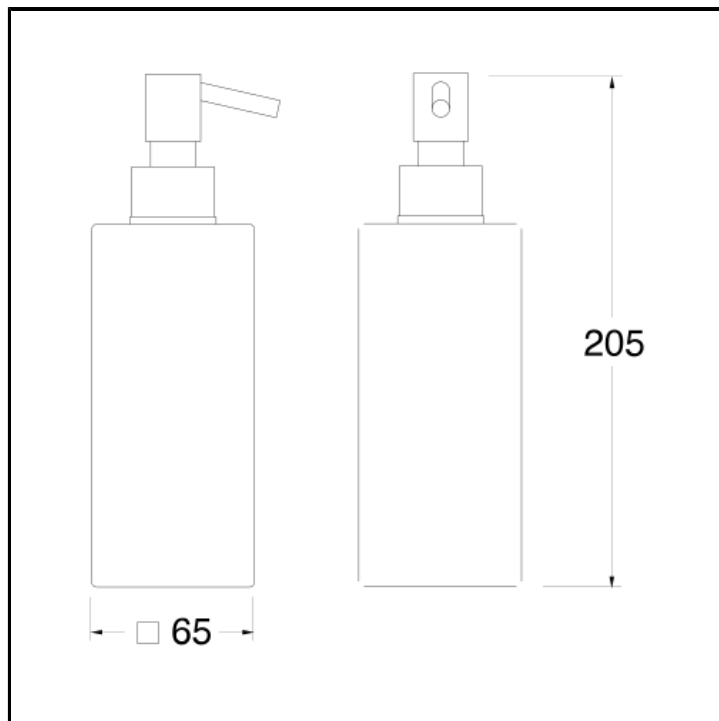

CRIAB604

Standing soap dispenserr

FINITURE

- White matt
- Chrome
- Polished black chrome
- Brushed black chrome
- Polished metallic
- Brushed metallic
- Black matt
- Yellow gold oro
- PVD polished rose gold
- PVD brushed rose gold
- Brushed old brass