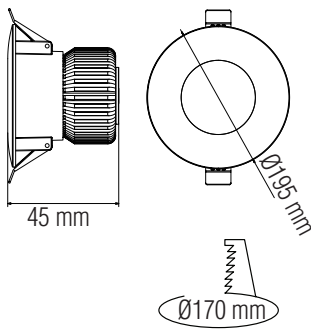

# LED DOWNLIGHT

Product&amp;Family Code: 016 044 0020

**VANESSA-20**

## Technical Data

Voltage (V)	85-265V
Product Wattage (W)	20
Equivalence with incandescent lamp	160
Colour Render Index (Ra)	>Ra80
Colour Temperature (K)	6400K
Materials	Aluminium + Glass
Protection Class	II
Dimmable	No
EEI	A to A++
Warm-up time up to 60 % of the full light output	Instant Full Light
Luminous Flux (lm)	1470
Luminous Efficacy (lm/W)	73.5
Rated Life (hrs) ⌚	30.000
IP Rating	20
Power Factor	>0.5
Beam Angle	90.5°
Starting Time	<0.2s
Number of ON-OFF cycling	x15.000

## Technical Drawing