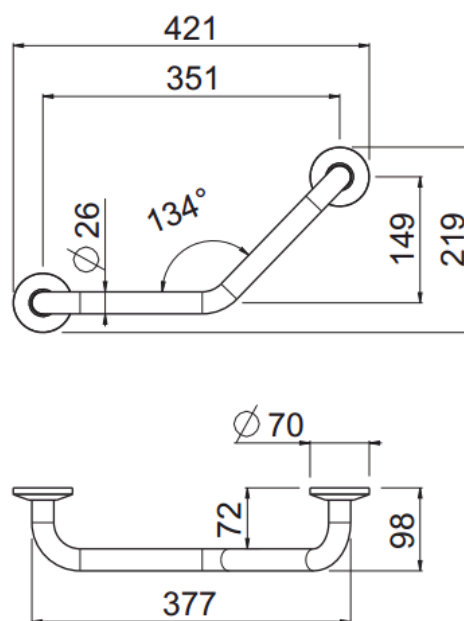

Elbows

Grab bar Curve 35cm
70050-CR

TECHNICAL INFORMATION

Brass grab bar \varnothing 26, length 35 cm. CHROME

FEATURES

PICTURE

SPARE PARTS

TECHNICAL DRAWING