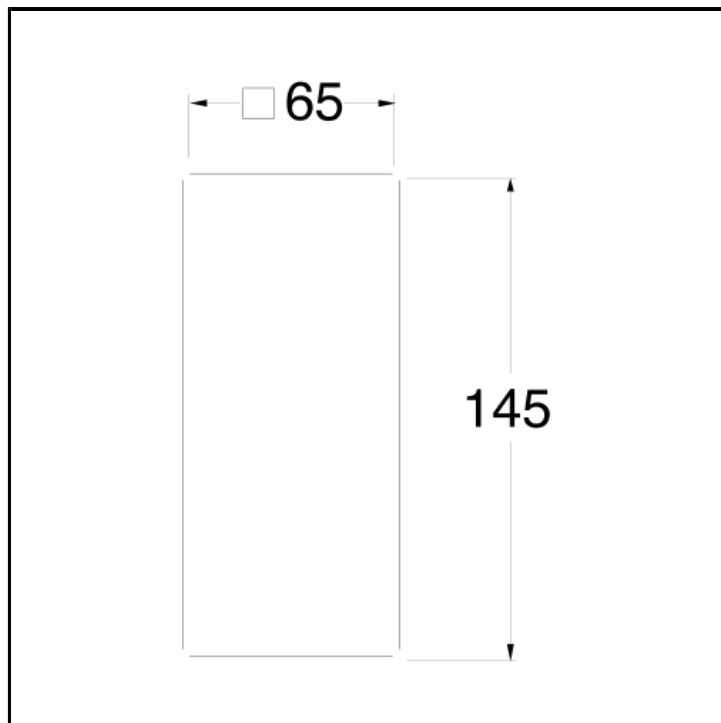

Tumbler

FINITURE

- White matt
- Chrome
- Polished black chrome
- Brushed black chrome
- Polished metallic
- Brushed metallic
- Black matt
- Yellow gold oro
- PVD polished rose gold
- PVD brushed rose gold
- Brushed old brass