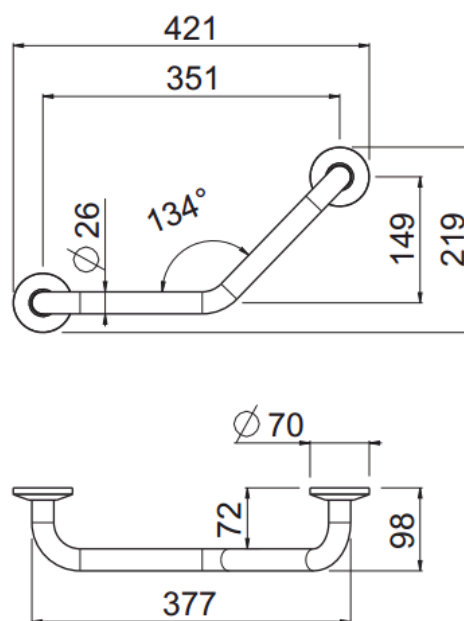

Elbows

Grab bar Curve 35cm
70050-BIOP

TECHNICAL INFORMATION

Brass grab bar \varnothing 26, length 35 cm. MATT WHITE

FEATURES

PICTURE

SPARE PARTS

TECHNICAL DRAWING