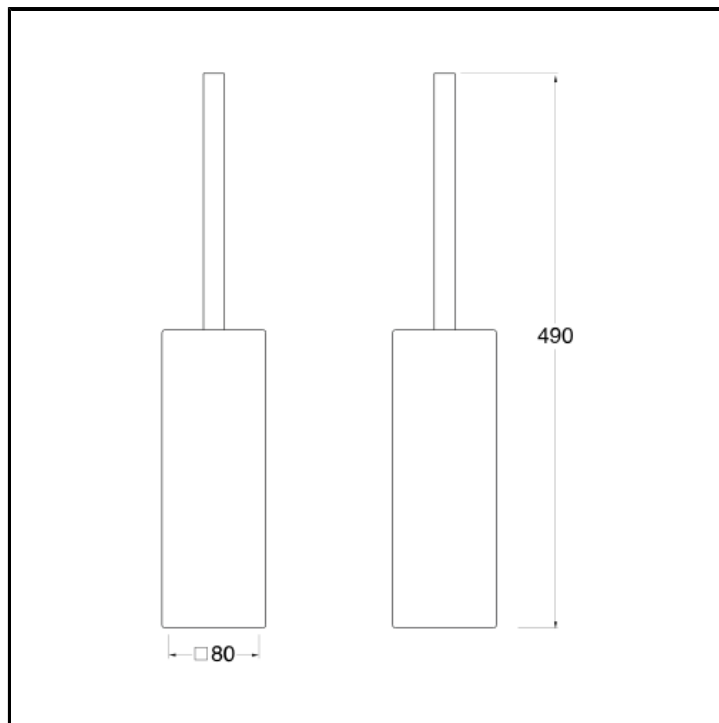

# CRIAB605

Standing toilet brush holder