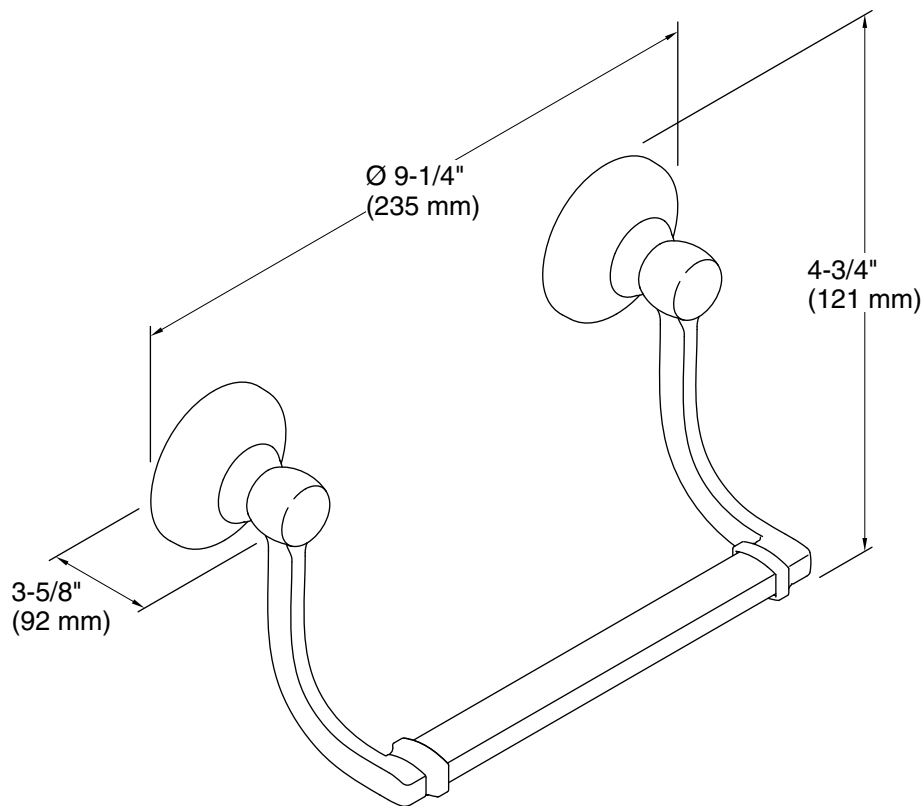

Technical Information

All product dimensions are nominal.

Material: Metal

Notes

Install this product according to the installation guide.

CAUTION: Risk of personal injury. Do not install these products in any area where they are likely to be used inadvertently as a grab bar or support bar. These products are not designed or intended for use as a grab bar or support bar.