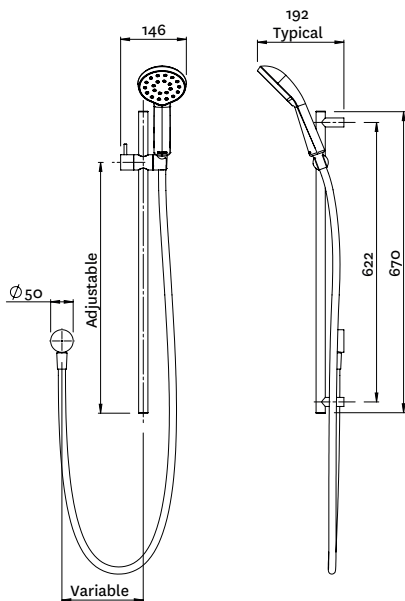

### Satinjet® KIRI II RAIL SHOWER

Satinjet®. The unmistakable feeling of 300,000 droplets per second.

Unlike conventional showers, Satinjet uses unique twin-jet technology to create optimum water droplet size and pressure, with over 300,000 droplets per second providing greater warmth and coverage. The result is an immersive, full-body experience.

**CONSTRUCTION:** Chrome-plated rail

**CLASSIFICATION:** Suitable for **all pressure** systems

**INLET CONNECTIONS:** 1/2" BSP Female

**WORKING PRESSURE:** 35 - 500kPa

**DIMENSIONS FOR FITTING:** 670mm rail

**OPERATING TEMPERATURE:** 5 °C - 70 °C

- Low maintenance single function shower
- Adjustable friction slider
- Easy clean faceplate and wide smooth skin hose
- 3 star WELS rated on mains pressure (8.0 l/m)
- 3 star WELS rated on low pressure (9.0 l/m)