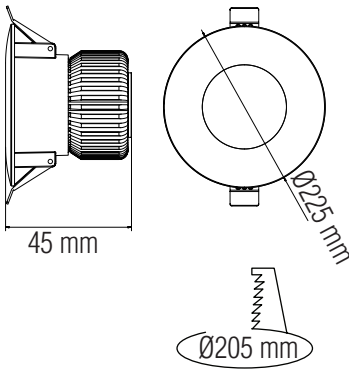

# LED DOWNLIGHT

Product&amp;Family Code: 016 044 0030

**VANESSA-30**

## Technical Data

Voltage (V)	85-265V
Product Wattage (W)	30
Equivalence with incandescent lamp	240
Colour Render Index (Ra)	>Ra80
Colour Temperature (K)	6400K
Materials	Aluminium + Glass
Protection Class	II
Dimmable	No
EEI	A to A++
Warm-up time up to 60 %of the full light output	Instant Full Light
Luminous Flux (lm)	2205
Luminous Efficacy (lm/W)	73.5
Rated Life (hrs) ⌚	30.000
IP Rating	20
Power Factor	>0.5
Beam Angle	137°
Starting Time	<0.2s
Number of ON-OFF cycling	x15.000

## Technical Drawing