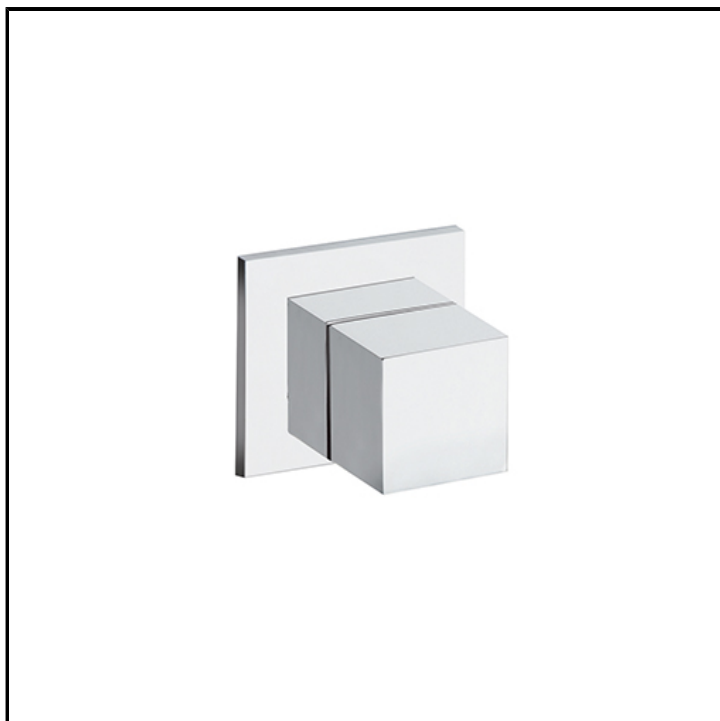

Complete concealed 2 outlet diverter kit with metal plate

## FINITURE

-  White matt
-  Chrome
-  Polished black chrome
-  Brushed black chrome
-  Polished metallic
-  Brushed metallic
-  Black matt
-  PVD polished rose gold
-  PVD brushed rose gold