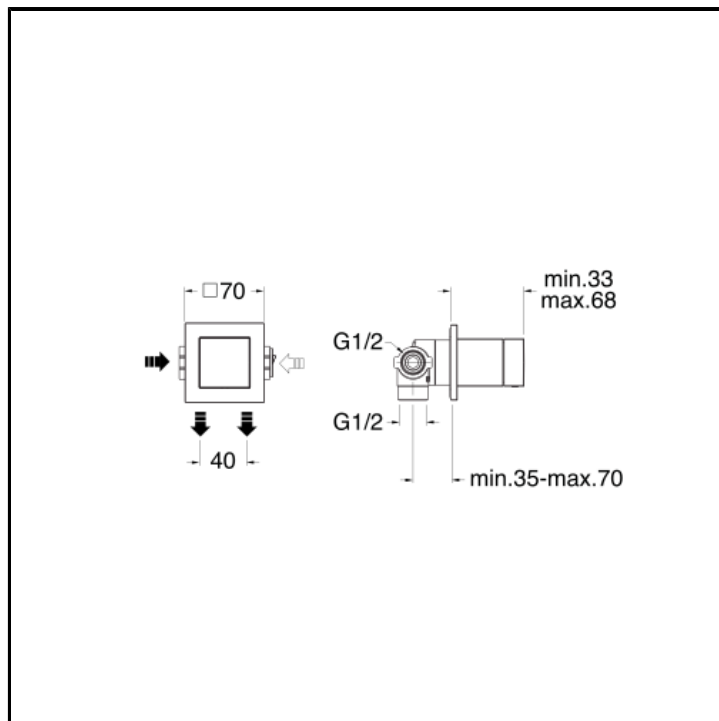

Complete concealed 2 outlet diverter kit with metal plate