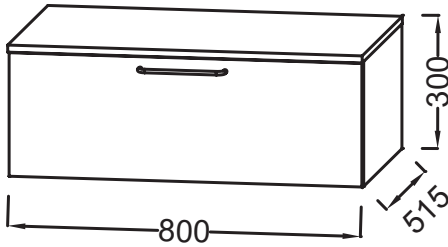

## Features

- DIMENSIONS: 80 x 0 x 0 cm
- MATERIAL: Lacquer or melamine
- NORMS AND REGULATION: NF
- VERSION: Gold drawer
- WEIGHT: 22.7 kg
- INSTALLATION TYPE: Wall-hung
- STORAGE TYPE: Drawer
- TYPE OF COORDINATING FURNITURE : Drawer unit

## Technical drawing

Product Specification: Drawer unit 80 cm, 1 drawer, gold wire handle. EB2538-R8. Collection: ODÉON RIVE GAUCHE. DIMENSIONS: 80 x 0 x 0 cm. WEIGHT: 22.7 kg. MATERIAL: Lacquer or melamine. INSTALLATION TYPE: Wall-hung. NORMS AND REGULATION: NF. STORAGE TYPE: Drawer. VERSION: Gold drawer. TYPE OF COORDINATING FURNITURE : Drawer unit.