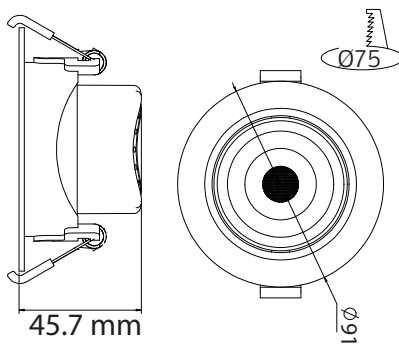

## Technical Data

Voltage (V)	100-240V
Product Wattage (W)	5
Equivalence with incandescent lamp	40
Colour Render Index (Ra)	>Ra70
Colour Temperature (K)	6400K
Materials	Plastic
Protection Class	II
Dimmable	No
EEI	A to A++
Warm-up time up to 60 % of the full light output	Instant Full Light
Luminous Flux (lm)	400
Luminous Efficacy (lm/W)	80
Rated Life (hrs) ⌚	30.000
IP Rating	20
Power Factor	>0.5
Beam Angle	52°
Starting Time	<0.2s
Number of ON-OFF cycling	x20.000

## Technical Drawing