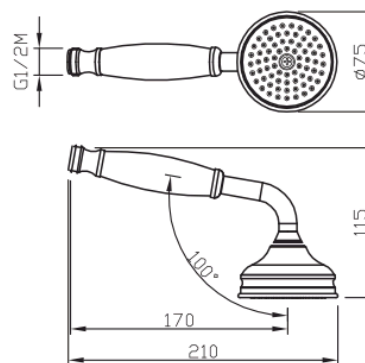

Colonial

Hand shower Colonial
45220/SC-CR

TECHNICAL INFORMATION

Brass one jet shower with resin handle, non-liming, inspectable and serviceable, Ø 75. CHROME

FEATURES

rain jet

Non-liming

PICTURE

TECHNICAL DRAWING

SPARE PARTS

FINISHINGS