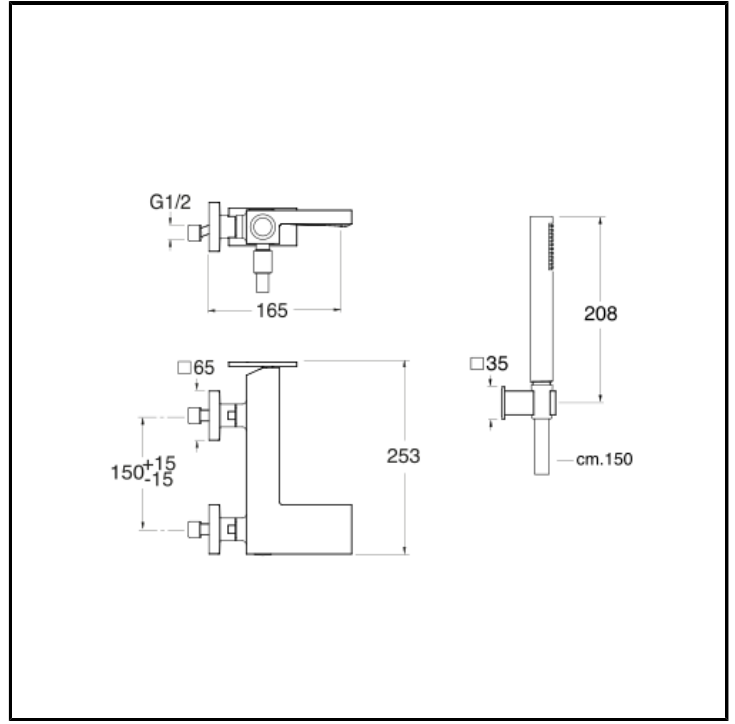

External bath mixer with LONG LIFE flexible hose and anti-lime hand shower

FINITURE

- White matt
- Chrome
- Polished black chrome
- Brushed black chrome
- Polished metallic
- Brushed metallic
- Black matt
- PVD polished rose gold
- PVD brushed rose gold