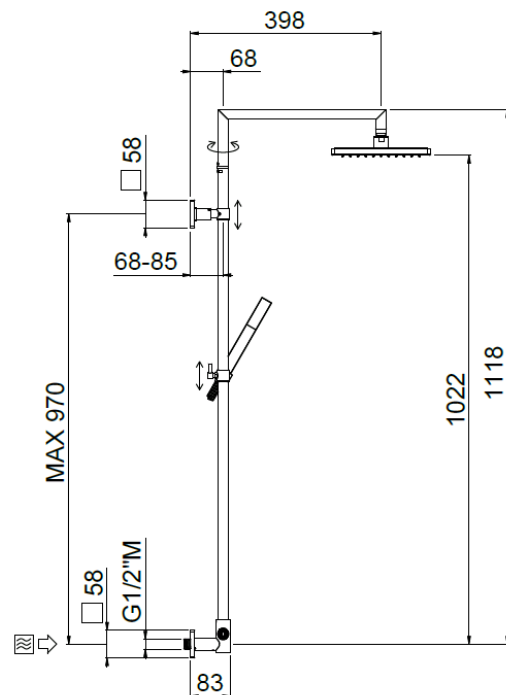

## TECHNICAL INFORMATION

Turning shower column Ø 20 with adjustable mounting with articulated shower holder, built-in holder, adjustable upper holder and diverter. Non-liming square ultra-thin shower head 240x240 in stainless steel. ABS non-liming inspectable one jet square shower. PVC smooth double anti-torsion flexible hose cm 150. CHROME

## SPARE PARTS

## TECHNICAL DRAWING