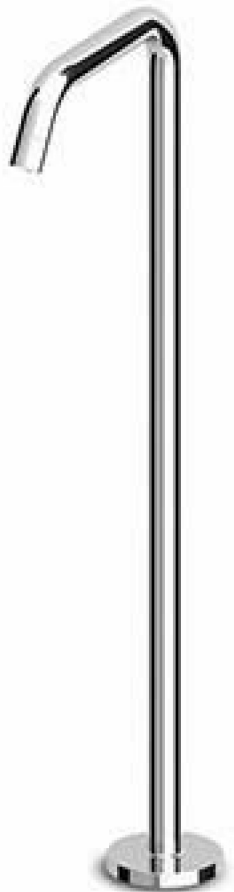

Marchio / Brand ZUCCHETTI

Classe / Class WW

ISY

Z92032

Bocca vasca free standing. / Free standing bath spout.

Bocca erogazione per vasca free standing.

Free standing bath spout.

R99672

Parte incasso. / Built-in part.

Finiture / Finishes

Cromo / Chrome

Nickel Spazzolato /
Brushed Nickel

C3

Bianco Opaco Goffrato /
Embossed Matt White

W1

Nero Opaco Goffrato /
Embossed Matt Black

N1

ISY

Z92032

Disegno Complessivo / Overall Drawing

ISY

Z92032

Esplosi / Exploded

ISY

Z92032

Portate / Flowrates (lt/min)

PRESSIONE PRESSURE	1 BAR	2 BAR	3 BAR	4 BAR	5 BAR
BOCCA VASCA WALL SPOUT <i>P1</i>	15	23	28	34	38
<i>P2</i>					
<i>P3</i>					
<i>P4</i>					
<i>P5</i>					

ISY

Z92032

Pesi e Misure / Weights and Sizes