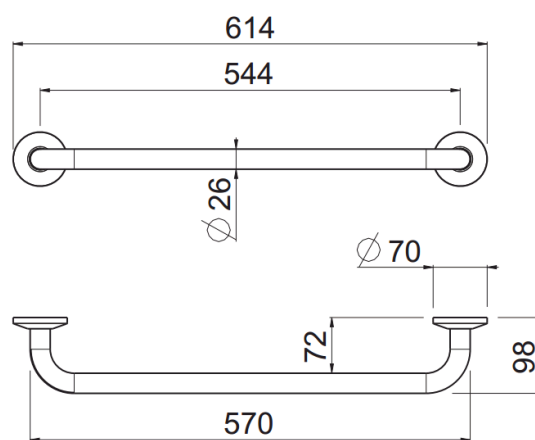

Standard

Grab bar Standard 60cm
70150-CR

TECHNICAL INFORMATION

Brass grab bar \varnothing 26, length 35 cm. CHROME

PICTURE

SPARE PARTS

FEATURES

TECHNICAL DRAWING