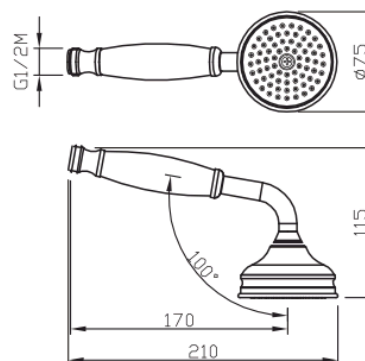

Colonial

Hand shower Colonial
45020/SC-CR

TECHNICAL INFORMATION

Brass one jet shower with brass handle, non-liming, inspectable and serviceable, Ø 75. CHROME

FEATURES

rain jet

Non-liming

PICTURE

TECHNICAL DRAWING

SPARE PARTS

FINISHINGS