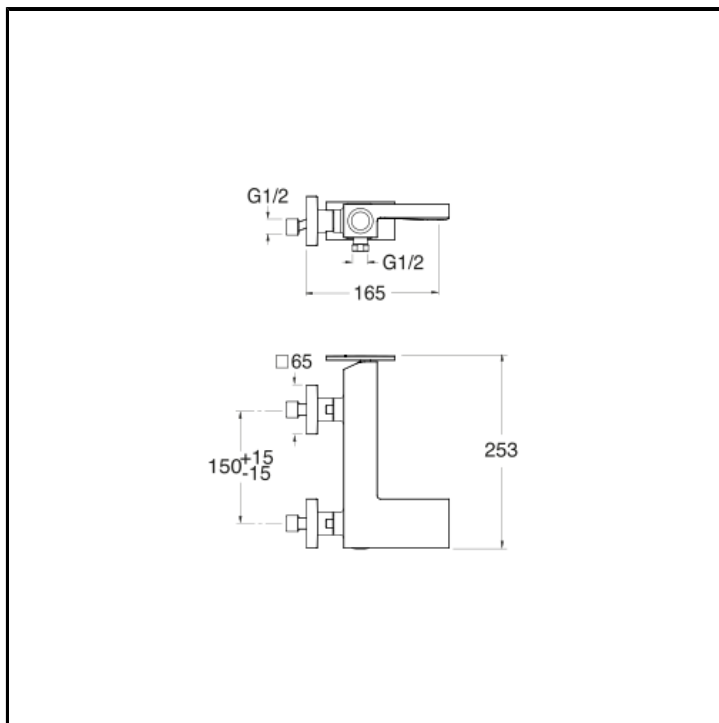

External bath mixer

FINITURE

- White matt
- Chrome
- Polished black chrome
- Brushed black chrome
- Polished metallic
- Brushed metallic
- Black matt
- PVD polished rose gold
- PVD brushed rose gold

INSTALLATION