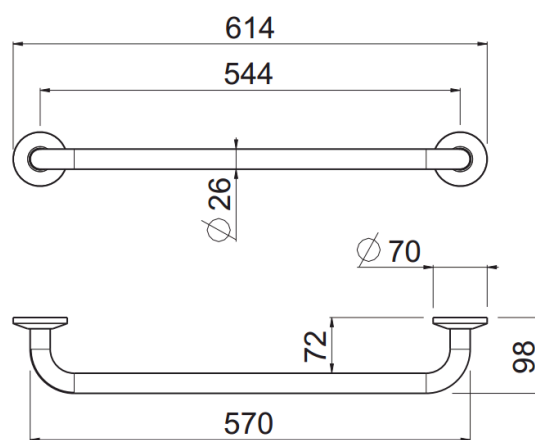

FINISHINGS