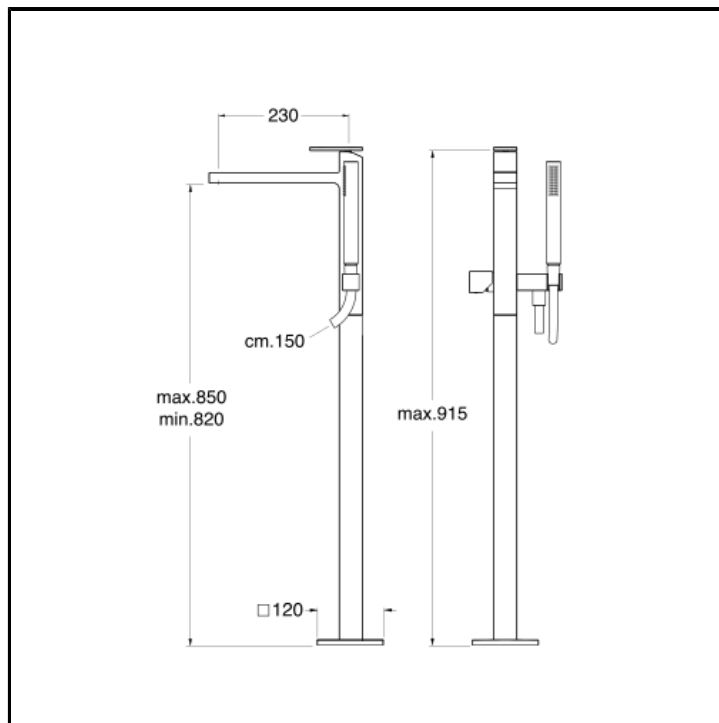

Floor mounted bath mixer external parts for CRICS290 with LONG LIFE flexible hose and anti-lime hand shower with independent mixing

FINITURE

- White matt
- Chrome
- Polished black chrome
- Brushed black chrome
- Polished metallic
- Brushed metallic
- Black matt
- PVD polished rose gold
- PVD brushed rose gold