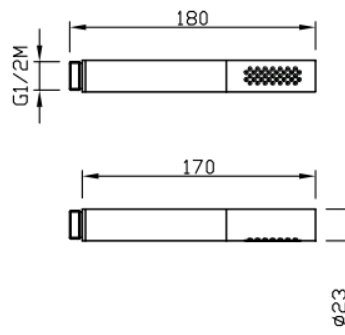

Stick

Hand shower Stick
49917-CR

TECHNICAL INFORMATION

Brass one jet shower, non-liming, inspectable and serviceable, Ø 23. CHROME

FEATURES

rain jet

Non-liming

PICTURE

TECHNICAL DRAWING

SPARE PARTS

FINISHINGS