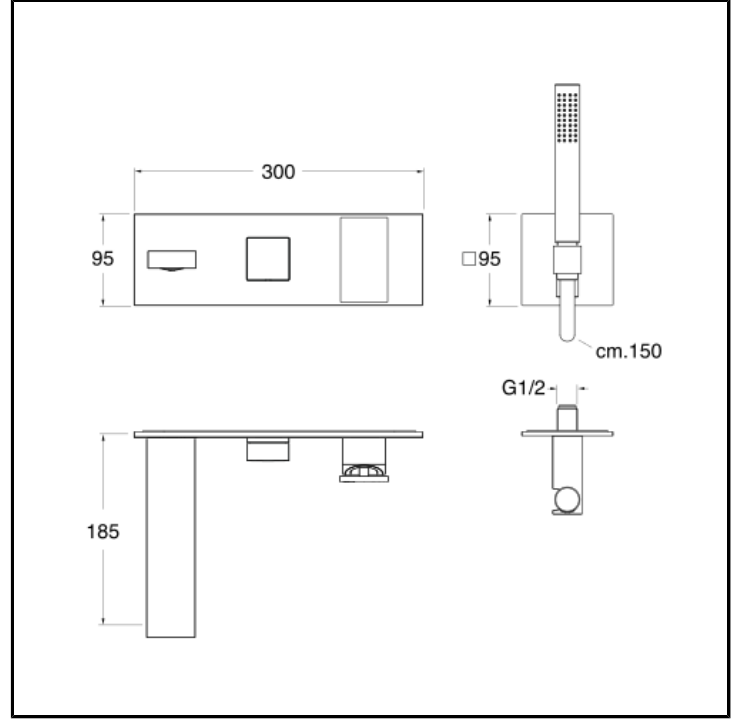

Bath/shower mixer external parts for CRICS100 (right side) - CRICS101 (left side) with 2 outlet diverter, LONG LIFE flexible hose, brass anti-lime hand shower and metal plate

FINITURE

- White matt
- Chrome
- Polished black chrome
- Brushed black chrome
- Polished metallic
- Brushed metallic
- Black matt
- PVD polished rose gold
- PVD brushed rose gold