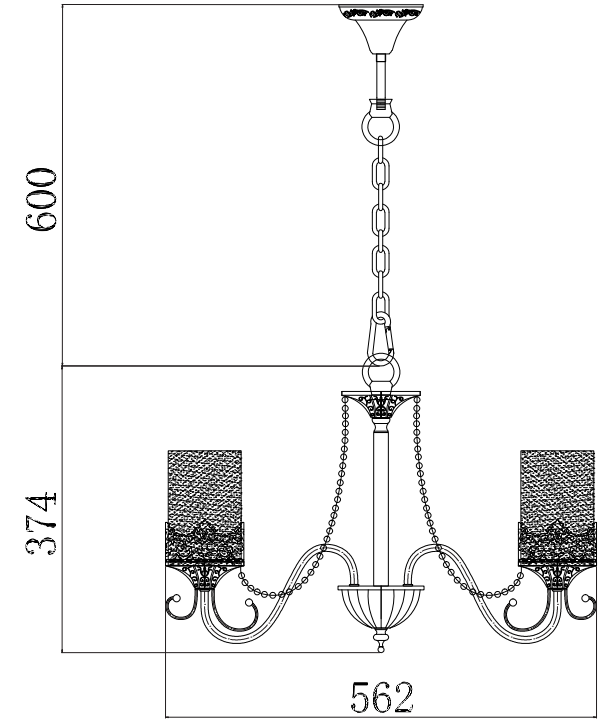

FREYA
TRADITION OF QUALITY

INSTRUCTION

MODEL: FR2563-PL-05-BZ
CHANDELIER

5 X E14 (60W)

FREYA-LIGHT.COM