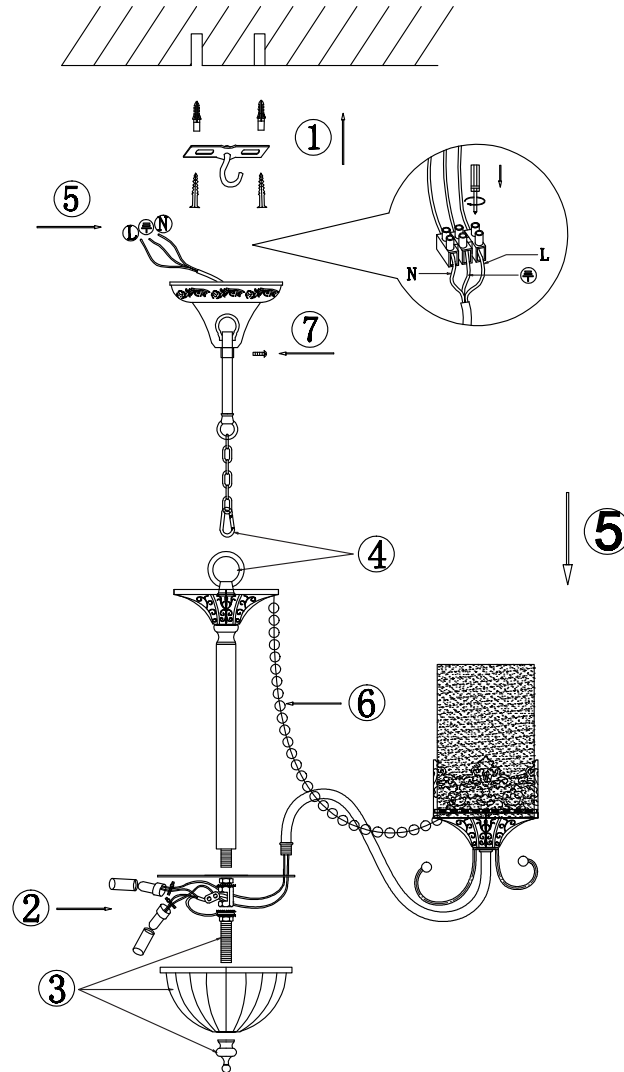

FREYA
TRADITION OF QUALITY

INSTRUCTION

MODEL: FR2563-PL-05-BZ
CHANDELIER

5 X E14 (60W)

FREYA-LIGHT.COM