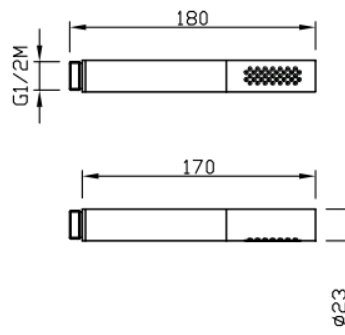

Stick

Hand shower Stick
49815-CR

TECHNICAL INFORMATION

ABS one jet shower, non-liming, inspectable and serviceable, Ø 23. CHROME

FEATURES

rain jet

Non-liming

PICTURE

TECHNICAL DRAWING

SPARE PARTS

FINISHINGS