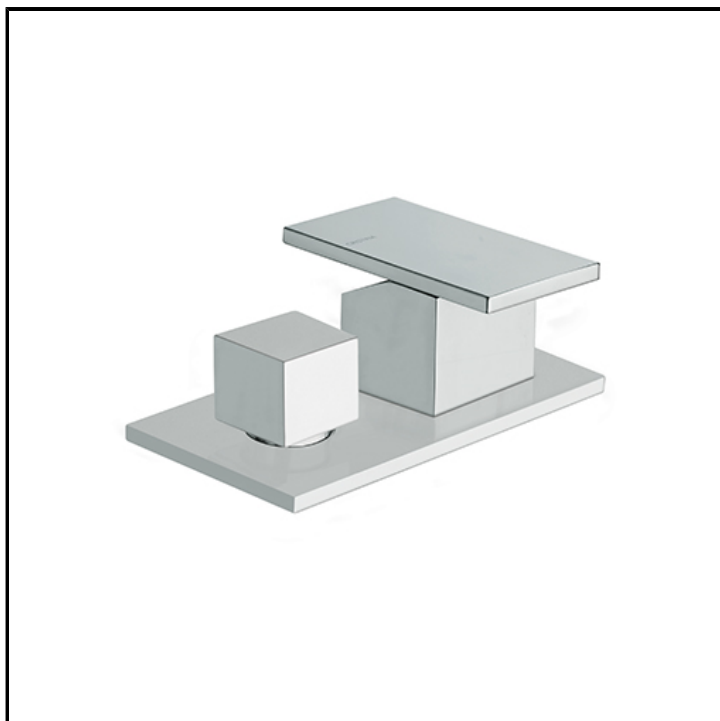

Deck mounted bath mixer with 2 outlet diverter and metal plate

FINITURE

- White matt
- Chrome
- Polished black chrome
- Brushed black chrome
- Polished metallic
- Brushed metallic
- Black matt
- PVD polished rose gold
- PVD brushed rose gold

INSTALLATION

- Tub edge

TPOLOGY

-

ENVIRONMENT

- Bathroom