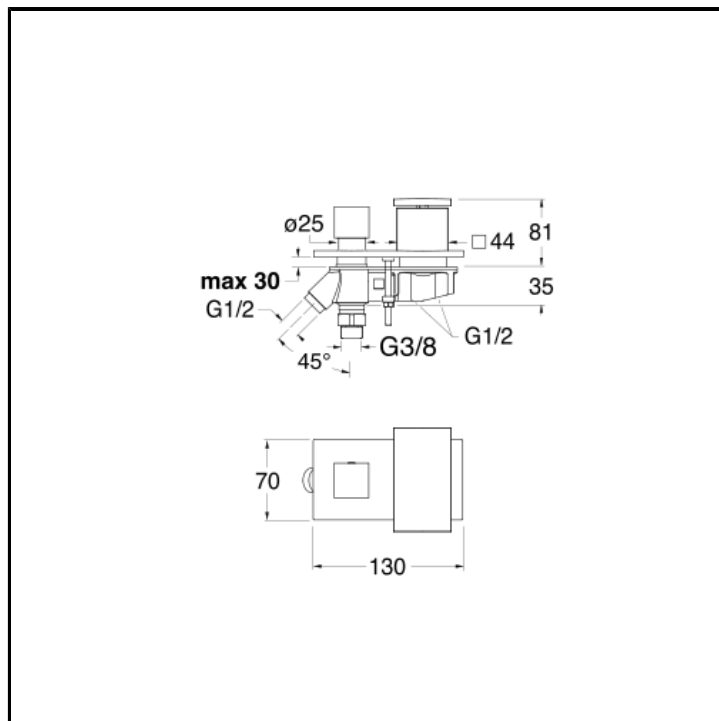

Deck mounted bath mixer with 2 outlet diverter and metal plate

FINITURE

- White matt
- Chrome
- Polished black chrome
- Brushed black chrome
- Polished metallic
- Brushed metallic
- Black matt
- PVD polished rose gold
- PVD brushed rose gold

INSTALLATION

- Tub edge

TPOLOGY

-

ENVIRONMENT

- Bathroom