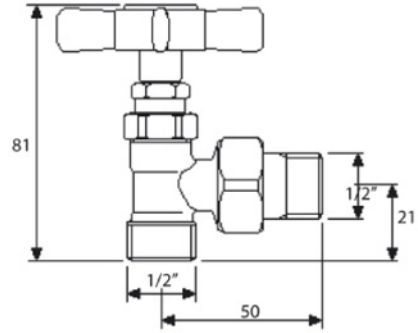

TOWELWARMER Collection	
Code	Description
9105-C 9106-I/N/O/OR 9106-B/ND/R	<p>Circus towel warmer 735x740 mm (985W - 848Kcal/h t50°)</p> <p>Chrome Incalux, Nickel, Dark Gold, Rose Gold Bronze, Dark Nickel, Copper</p>

Verona - Italy
 tel. +39 045 8006917
 fax. +39 045 8020111
 gentry-home.com

TOWELWARMER Collection	
Code	Description
9127-C 9128-I/N/O/OR 9128-B/ND/R	Valves (pair) Chrome Incalux, Nickel, Dark Gold, Rose Gold Bronze, Dark Nickel, Copper Fittings available 12/14/16 copper 12/14/16 covered
9126	Electrical element complete with thermostatic control