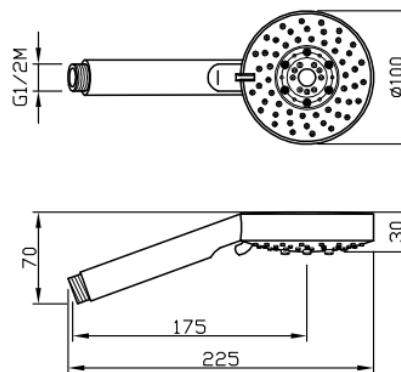

Flat

Hand shower Flat
55205-CR

TECHNICAL INFORMATION

ABS 5 jets non-liming shower, Ø 100. CHROME

FEATURES

rain jet

hydromassage jet

rain jet +
hydromassage

soft shower jet

rain jet + soft

Non-liming

PICTURE

TECHNICAL DRAWING

SPARE PARTS

FINISHINGS