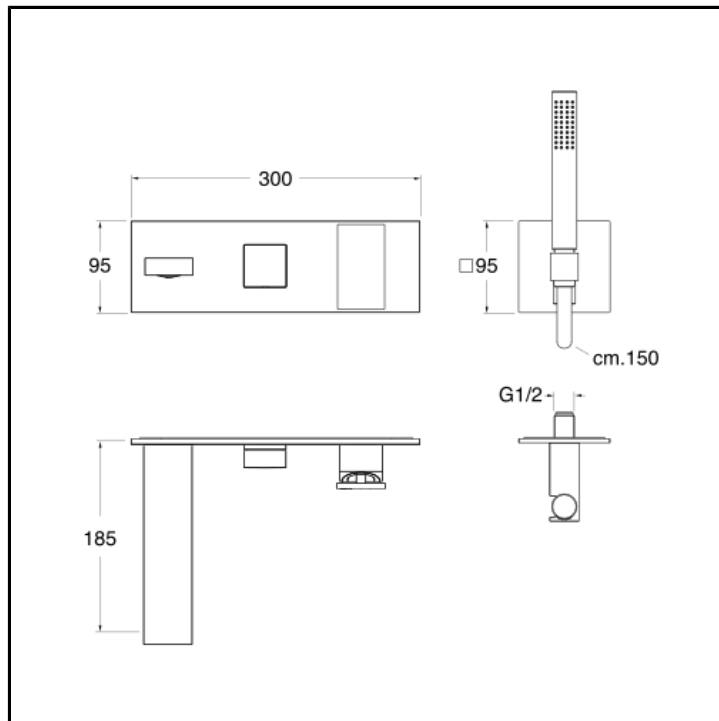

Bath/shower mixer external parts for CRICS100 (right side) - CRICS101 (left side) with 3 outlet diverter, LONG LIFE flexible hose, brass anti-lime hand shower and metal plate

FINITURE

- White matt
- Chrome
- Polished black chrome
- Brushed black chrome
- Polished metallic
- Brushed metallic
- Black matt
- PVD polished rose gold
- PVD brushed rose gold