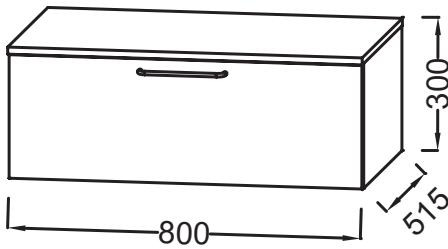

N18 - Mélaminé
brillant Blanc

E52 - Mélaminé
Chêne tabac

NR4 - Mélaminé
Marbre blanc

M90 - Mélaminé
Noir mat

Main features:

Features

- DIMENSIONS: 80 x 0 x 0 cm
- MATERIAL: Lacquer or melamine
- NORMS AND REGULATION: NF
- VERSION: Black drawer
- WEIGHT: 22.7 kg
- INSTALLATION TYPE: Wall-hung
- STORAGE TYPE: Drawer
- TYPE OF COORDINATING FURNITURE : Drawer unit

Consumer benefits

- PRACTICAL: Additional storage solution
- SOUND COMFORT: Drawers equipped with a damper close system
- PERFECT FINISH: Wide choice of finishes

Technical drawing

Product Specification: Drawer unit 80 cm, 1 drawer, black wire handle. EB2538-R9. Collection: ODÉON RIVE GAUCHE. DIMENSIONS: 80 x 0 x 0 cm. WEIGHT: 22.7 kg. MATERIAL: Lacquer or melamine. INSTALLATION TYPE: Wall-hung. NORMS AND REGULATION: NF. STORAGE TYPE: Drawer. VERSION: Black drawer. TYPE OF COORDINATING FURNITURE : Drawer unit.