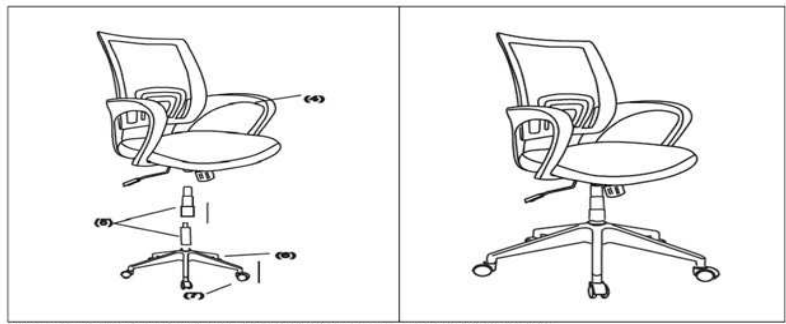

C562

packaging

units per lot	1
cbm (m3) / gross weight (Kg)	0,094 / 11,2
nº of boxes	1

box 1	1
description	EBOR Desk Chair Frame Black Fabric Grey
description box	FULL ITEM
height x width x depth (cm)	64 x 59 x 25
cbm (m3) / gross weight (Kg) / net weight (Kg)	0,094 / 11,2 / 9,5

box 2	
description	
description box	
height x width x depth (cm)	x x
cbm (m3) / gross weight (Kg) / net weight (Kg)	/ /