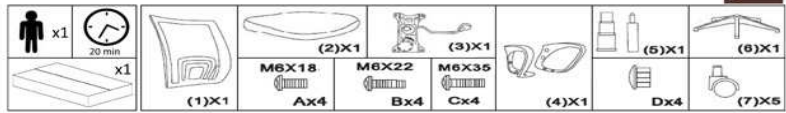

C562

packaging

units per lot	1
cbm (m3) / gross weight (Kg)	0,094 / 11,2
nº of boxes	1

box 1	1
description	EBOR Desk Chair Frame Black Fabric Grey
description box	FULL ITEM
height x width x depth (cm)	64 x 59 x 25
cbm (m3) / gross weight (Kg) / net weight (Kg)	0,094 / 11,2 / 9,5

box 2	
description	
description box	
height x width x depth (cm)	x x
cbm (m3) / gross weight (Kg) / net weight (Kg)	/ /