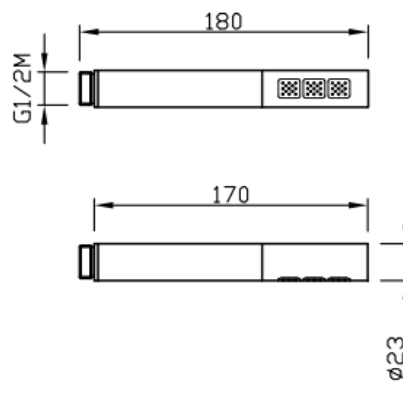

TECHNICAL DRAWING

SPARE PARTS

FINISHINGS