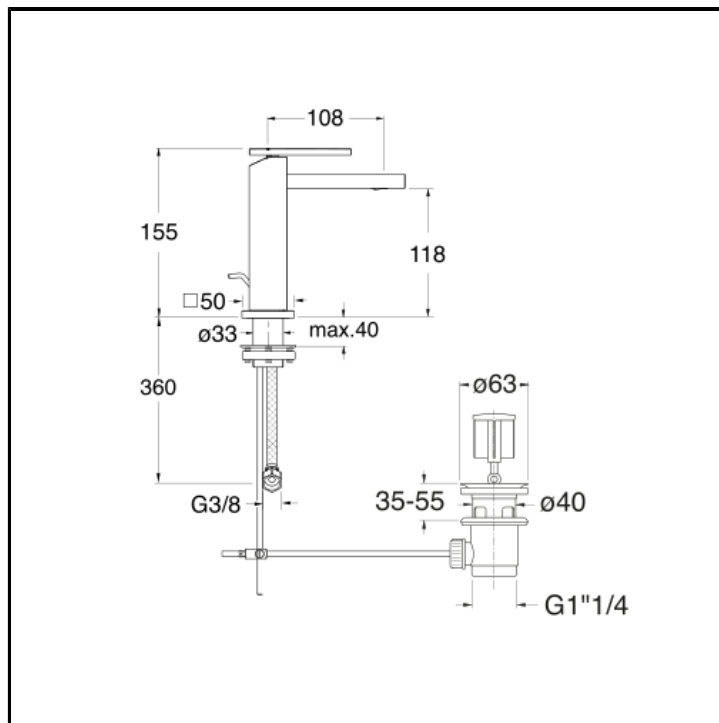

Basin mixer REGULAR with 1"1/4 pop up waste

FINITURE

- White matt
- Chrome
- Polished black chrome
- Brushed black chrome
- Polished metallic
- Brushed metallic
- Black matt
- PVD polished rose gold
- PVD brushed rose gold