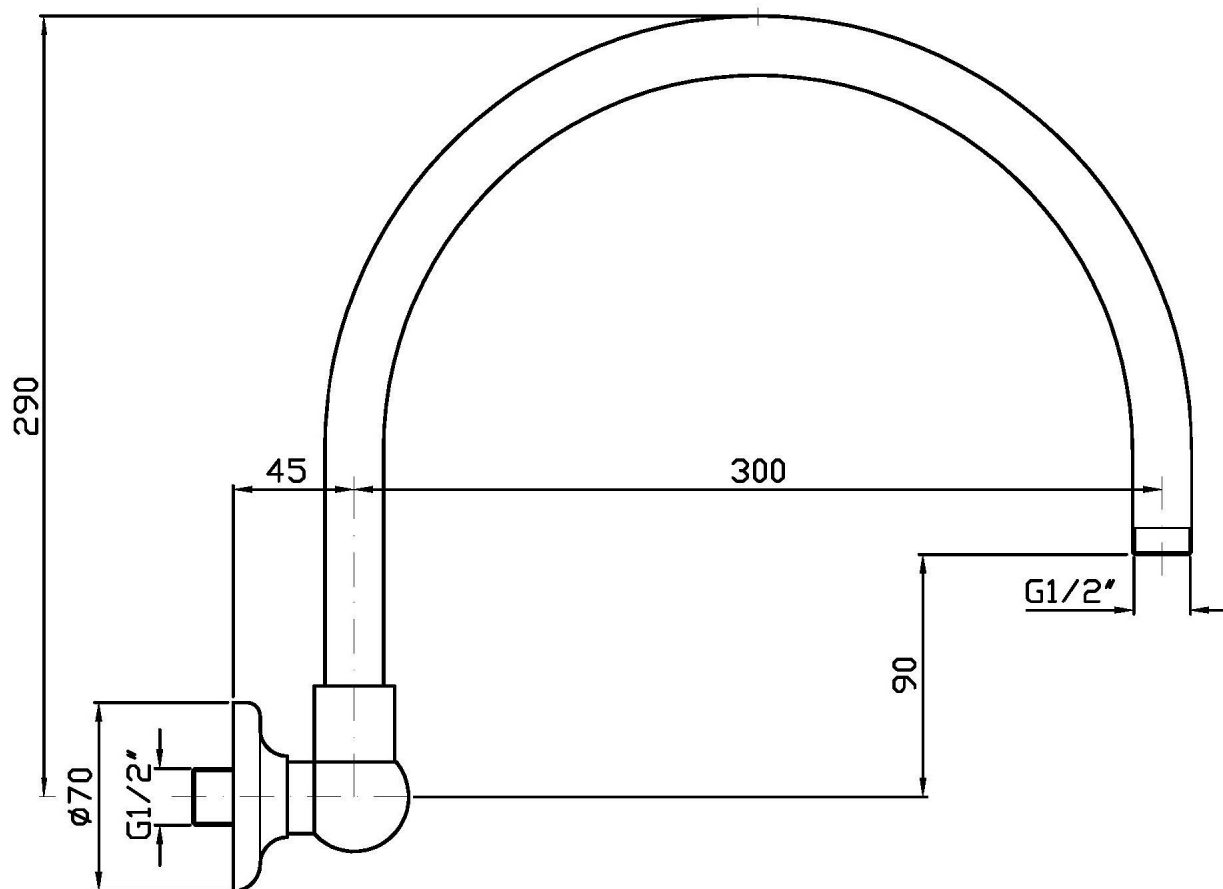

Marchio / Brand ZUCCHETTI

Classe / Class DOCCE

SHOWER

Z93022

Braccio doccia a parete. / Wall mounted shower arm.

Braccio doccia a parete, lunghezza 345 mm.

Wall mounted shower arm. Length 345 mm.

Finiture / Finishes

Cromo / Chrome

SHOWER

Z93022

Disegno Complessivo / Overall Drawing

SHOWER

Z93022

Pesi e Misure / Weights and Sizes

Peso (Kg) Weight (lb)	1,53 (Kg)	3,37 (lb)
Volume test (dc3) - (in3)	15,48 (dc3)	944,65 (in3)
h (mm) - (in)	90,00 (mm)	3,54 (in)
L1 (mm) - (in)	400,00 (mm)	15,75 (in)
L2 (mm) - (in)	430,00 (mm)	16,93 (in)