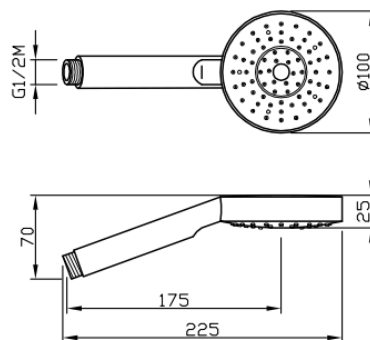

Flat 1

Hand shower Flat 2
55255-CR

TECHNICAL INFORMATION

ABS one jet shower, non-liming, Ø 100. CHROME

FEATURES

rain jet

Non-liming

PICTURE

TECHNICAL DRAWING

SPARE PARTS

FINISHINGS