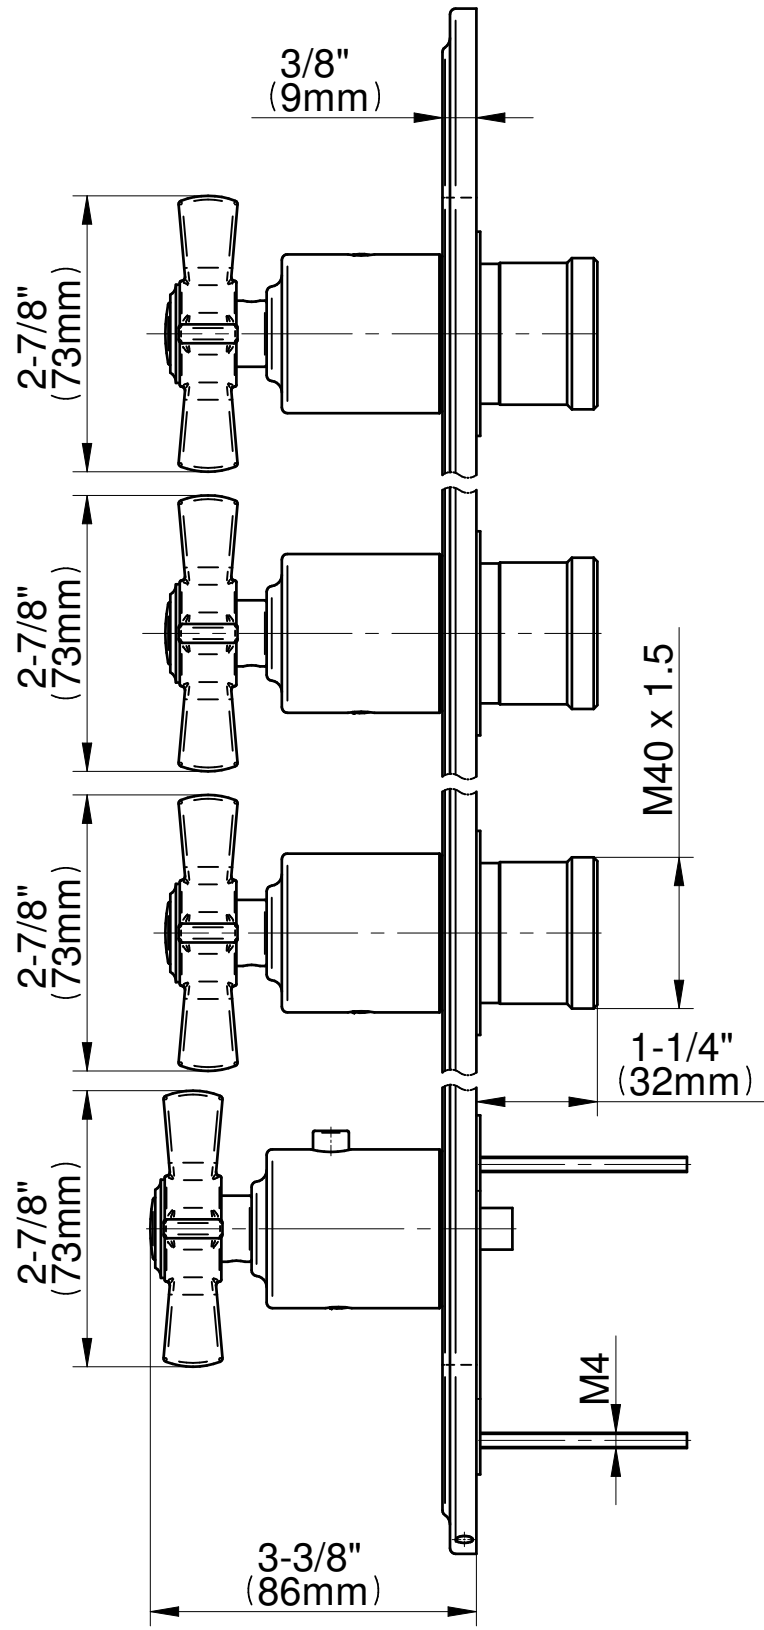

E-8088-C16E0-**-T

Camden Series

GRAFF[®]
Art of Bath