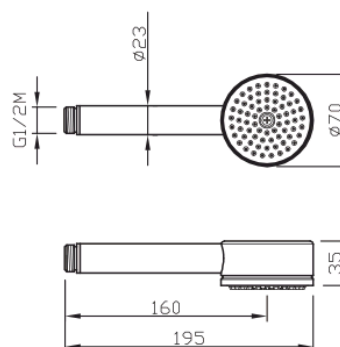

## TECHNICAL INFORMATION

Brass one jet shower, non-liming, inspectable and serviceable, Ø 70. CHROME

## FEATURES

rain jet

Non-liming

## PICTURE

## TECHNICAL DRAWING