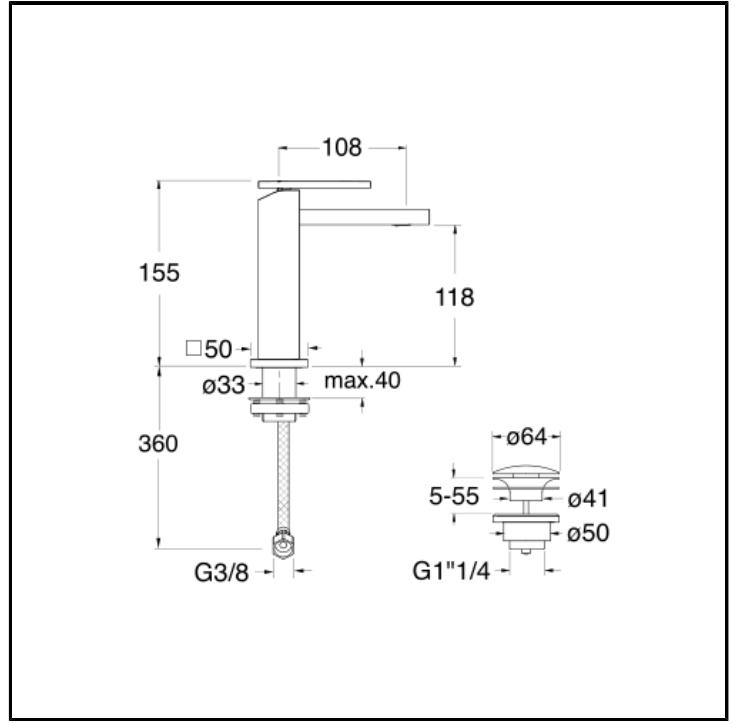

Basin mixer REGULAR with 1"1/4 Up&Down waste

FINITURE

-  White matt
-  Chrome
-  Polished black chrome
-  Brushed black chrome
-  Polished metallic
-  Brushed metallic
-  Black matt
-  PVD polished rose gold
-  PVD brushed rose gold