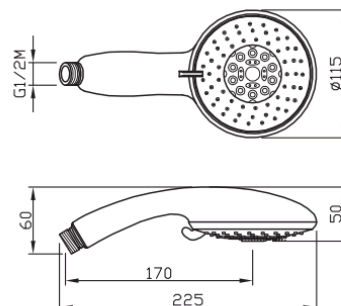

## TECHNICAL INFORMATION

ABS 6 jets non-liming shower, Ø 115. CHROME

## SPARE PARTS

## FEATURES

rain jet

central jet

side jet

hydromassage jet

rain jet +  
hydromassage

central jet +  
hydromassage

Non-liming

## TECHNICAL DRAWING