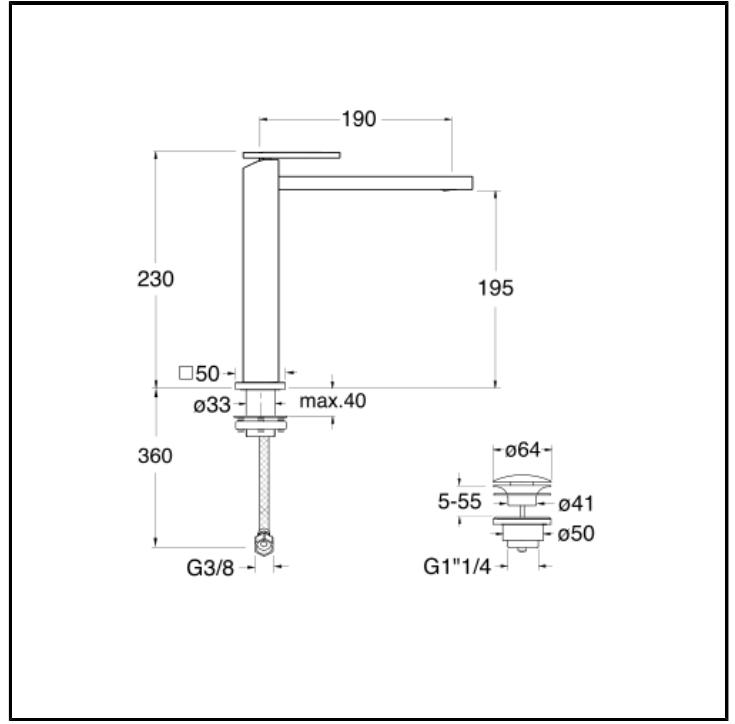

Basin mixer MEDIUM with 1"1/4 Up&Down waste