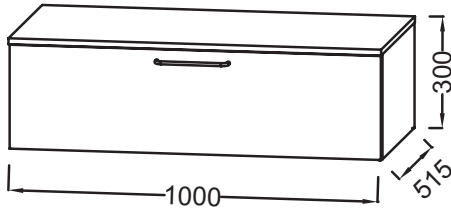

EB2539-R5

Collection: ODÉON RIVE GAUCHE

Finish*:

Main features:

Features

- DIMENSIONS: 100 x 0 x 0 cm
- MATERIAL: Lacquer or melamine
- NORMS AND REGULATION: NF
- VERSION: Chrome handle
- HANDLE : Attached wire handle
- FIXING: Installer selects fixings set according to wall support
- WEIGHT: 26.6 kg
- INSTALLATION TYPE: Wall-hung
- STORAGE TYPE: Drawer
- TYPE OF COORDINATING FURNITURE : Drawer unit
- INSIDE FINISH: Gris

Consumer benefits

- PRACTICAL: Additional storage solution
- SOUND COMFORT: Drawers equipped with a damper close system
- PERFECT FINISH: Wide choice of finishes

Technical drawing

Product Specification: Drawer unit 100 cm 1 drawer, chrome wire handle. EB2539-R5. Collection: ODÉON RIVE GAUCHE. DIMENSIONS: 100 x 0 x 0 cm. WEIGHT: 26.6 kg. MATERIAL: Lacquer or melamine. INSTALLATION TYPE: Wall-hung. NORMS AND REGULATION: NF. STORAGE TYPE: Drawer. VERSION: Chrome handle. TYPE OF COORDINATING FURNITURE : Drawer unit. HANDLE : Attached wire handle. INSIDE FINISH: Gris. FIXING: Installer selects fixings set according to wall support.